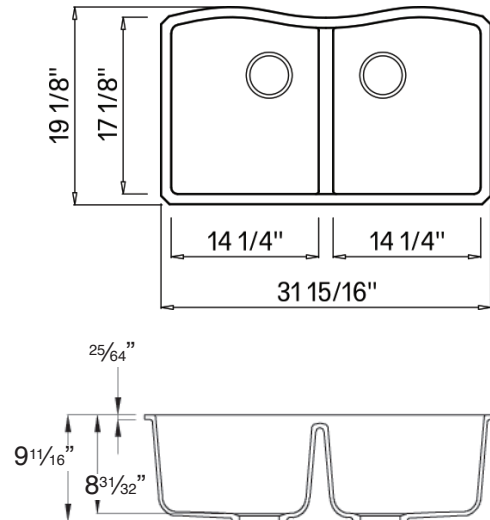

FEATURES

- 31¹⁵/₁₆" x 19¹/₈" x 9¹/₂" equal double bowls.
- Under counter mount kitchen sink. The rim of the sink is under neath the countertop.
- Transolid silQ®granite sinks are by made with the union of natural granite and acrylic resin. The result gives our sinks high resistance to high temperatures, scratches, dents and chips, as well as impacts and violent shocks.
- The non-porous surface is resistant to bacteria growth and reduces the need for cleaning with harsh chemicals and is 100% food safe.
- Lifetime Limited Residential Warranty

Specified Model

| | |
|-----------------------|--|
| Model | AUDE3219 |
| Overall Dimensions | L31 ¹⁵ / ₁₆ " x W19 ¹ / ₈ " x D9 ¹ / ₂ " |
| Left Bowl Dimensions | L14 ¹ / ₄ " x W17 ¹ / ₈ " x D8 ³¹ / ₃₂ " |
| Right Bowl Dimensions | L14 ¹ / ₄ " x W17 ¹ / ₈ " x D8 ³¹ / ₃₂ " |
| Faucet Holes | 0 |
| Shipping Weight | 50 lbs. |
| Material | silQ®granite |
| Installation | under counter mounted |
| Required | 2 basket strainers not supplied |